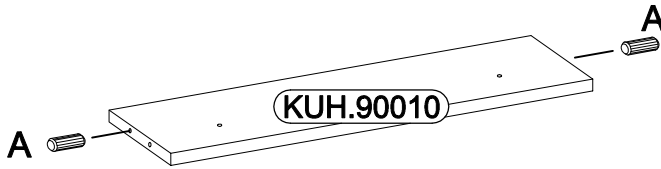

60 D 1F BB

KUH.30002
KUH.40007

Ersatzteil Nummer	Dimension
KUH.10404	815x500x16
KUH.10405	815x500x16
KUH.30002	566x430x16
KUH.40007	567x485x16
KUH.60004	713x585x2,5
KUH.70130	713x596x16
KUH.90010	567x100x16
KUH.90011	567x100x16
KUH.90015	599x95x16

Ø8x30mm	6,4 x 50mm			6.5x48x16	Ø35/0mm	Ø5/19mm
A	B	E1	E9	F2	[CD] HG	J
8	8	8	2	4	2	4
	Ø4.0x45mm	Ø3.5x13mm	Ø3.0x20mm	Ø4.0x35mm	Ø4.0x30mm	
O	P4	P5	P7	R3	R2	S
1	2	4	8-10	4	2	1

ISM-KUH-01540

1

6.5x48x16  F2 4	Ø8x30mm  A 8
--	---