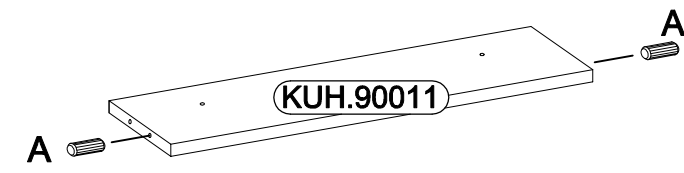

60 D 1F BB

KUH.30002
KUH.40007

Ersatzteil Nummer	Dimension
KUH.10404	815x500x16
KUH.10405	815x500x16
KUH.30002	566x430x16
KUH.40007	567x485x16
KUH.60004	713x585x2,5
KUH.70130	713x596x16
KUH.90010	567x100x16
KUH.90011	567x100x16
KUH.90015	599x95x16

Ø8x30mm	6,4 x 50mm			6.5x48x16	Ø35/0mm	Ø5/19mm
A	B	E1	E9	F2	[CD] HG	J
8	8	8	2	4	2	4
	Ø4.0x45mm	Ø3.5x13mm	Ø3.0x20mm	Ø4.0x35mm	Ø4.0x30mm	
O	P4	P5	P7	R3	R2	S
1	2	4	8-10	4	2	1

ISM-KUH-01540

1

6.5x48x16  F2 4	Ø8x30mm  A 8
--	---